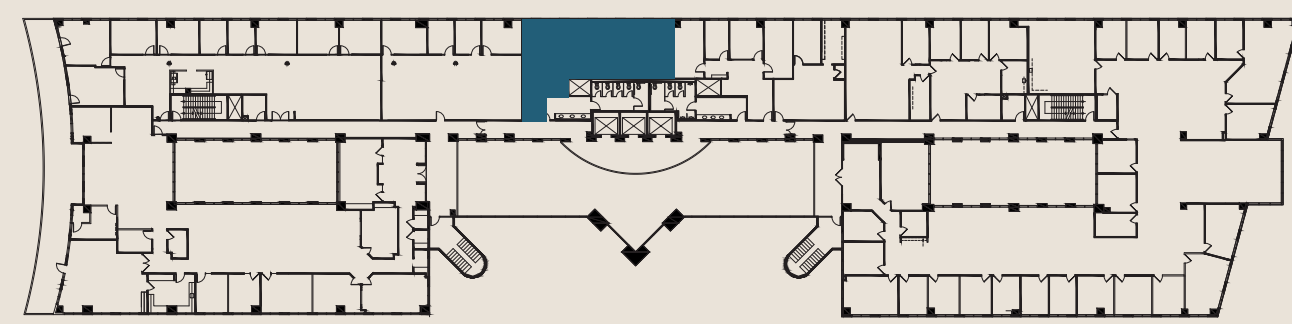

SUITE: 340

RSF: 1,742

AS-BUILT CONFIGURATION

- OFFICES.....2
- CONFERENCE ROOMS.....1
- OPEN WORK AREA.....+/-3

KEY PLAN

Not to scale, furniture and appliances not included

For leasing information please contact:
USALEASING@ONNI.COM
(213) 629 - 2041