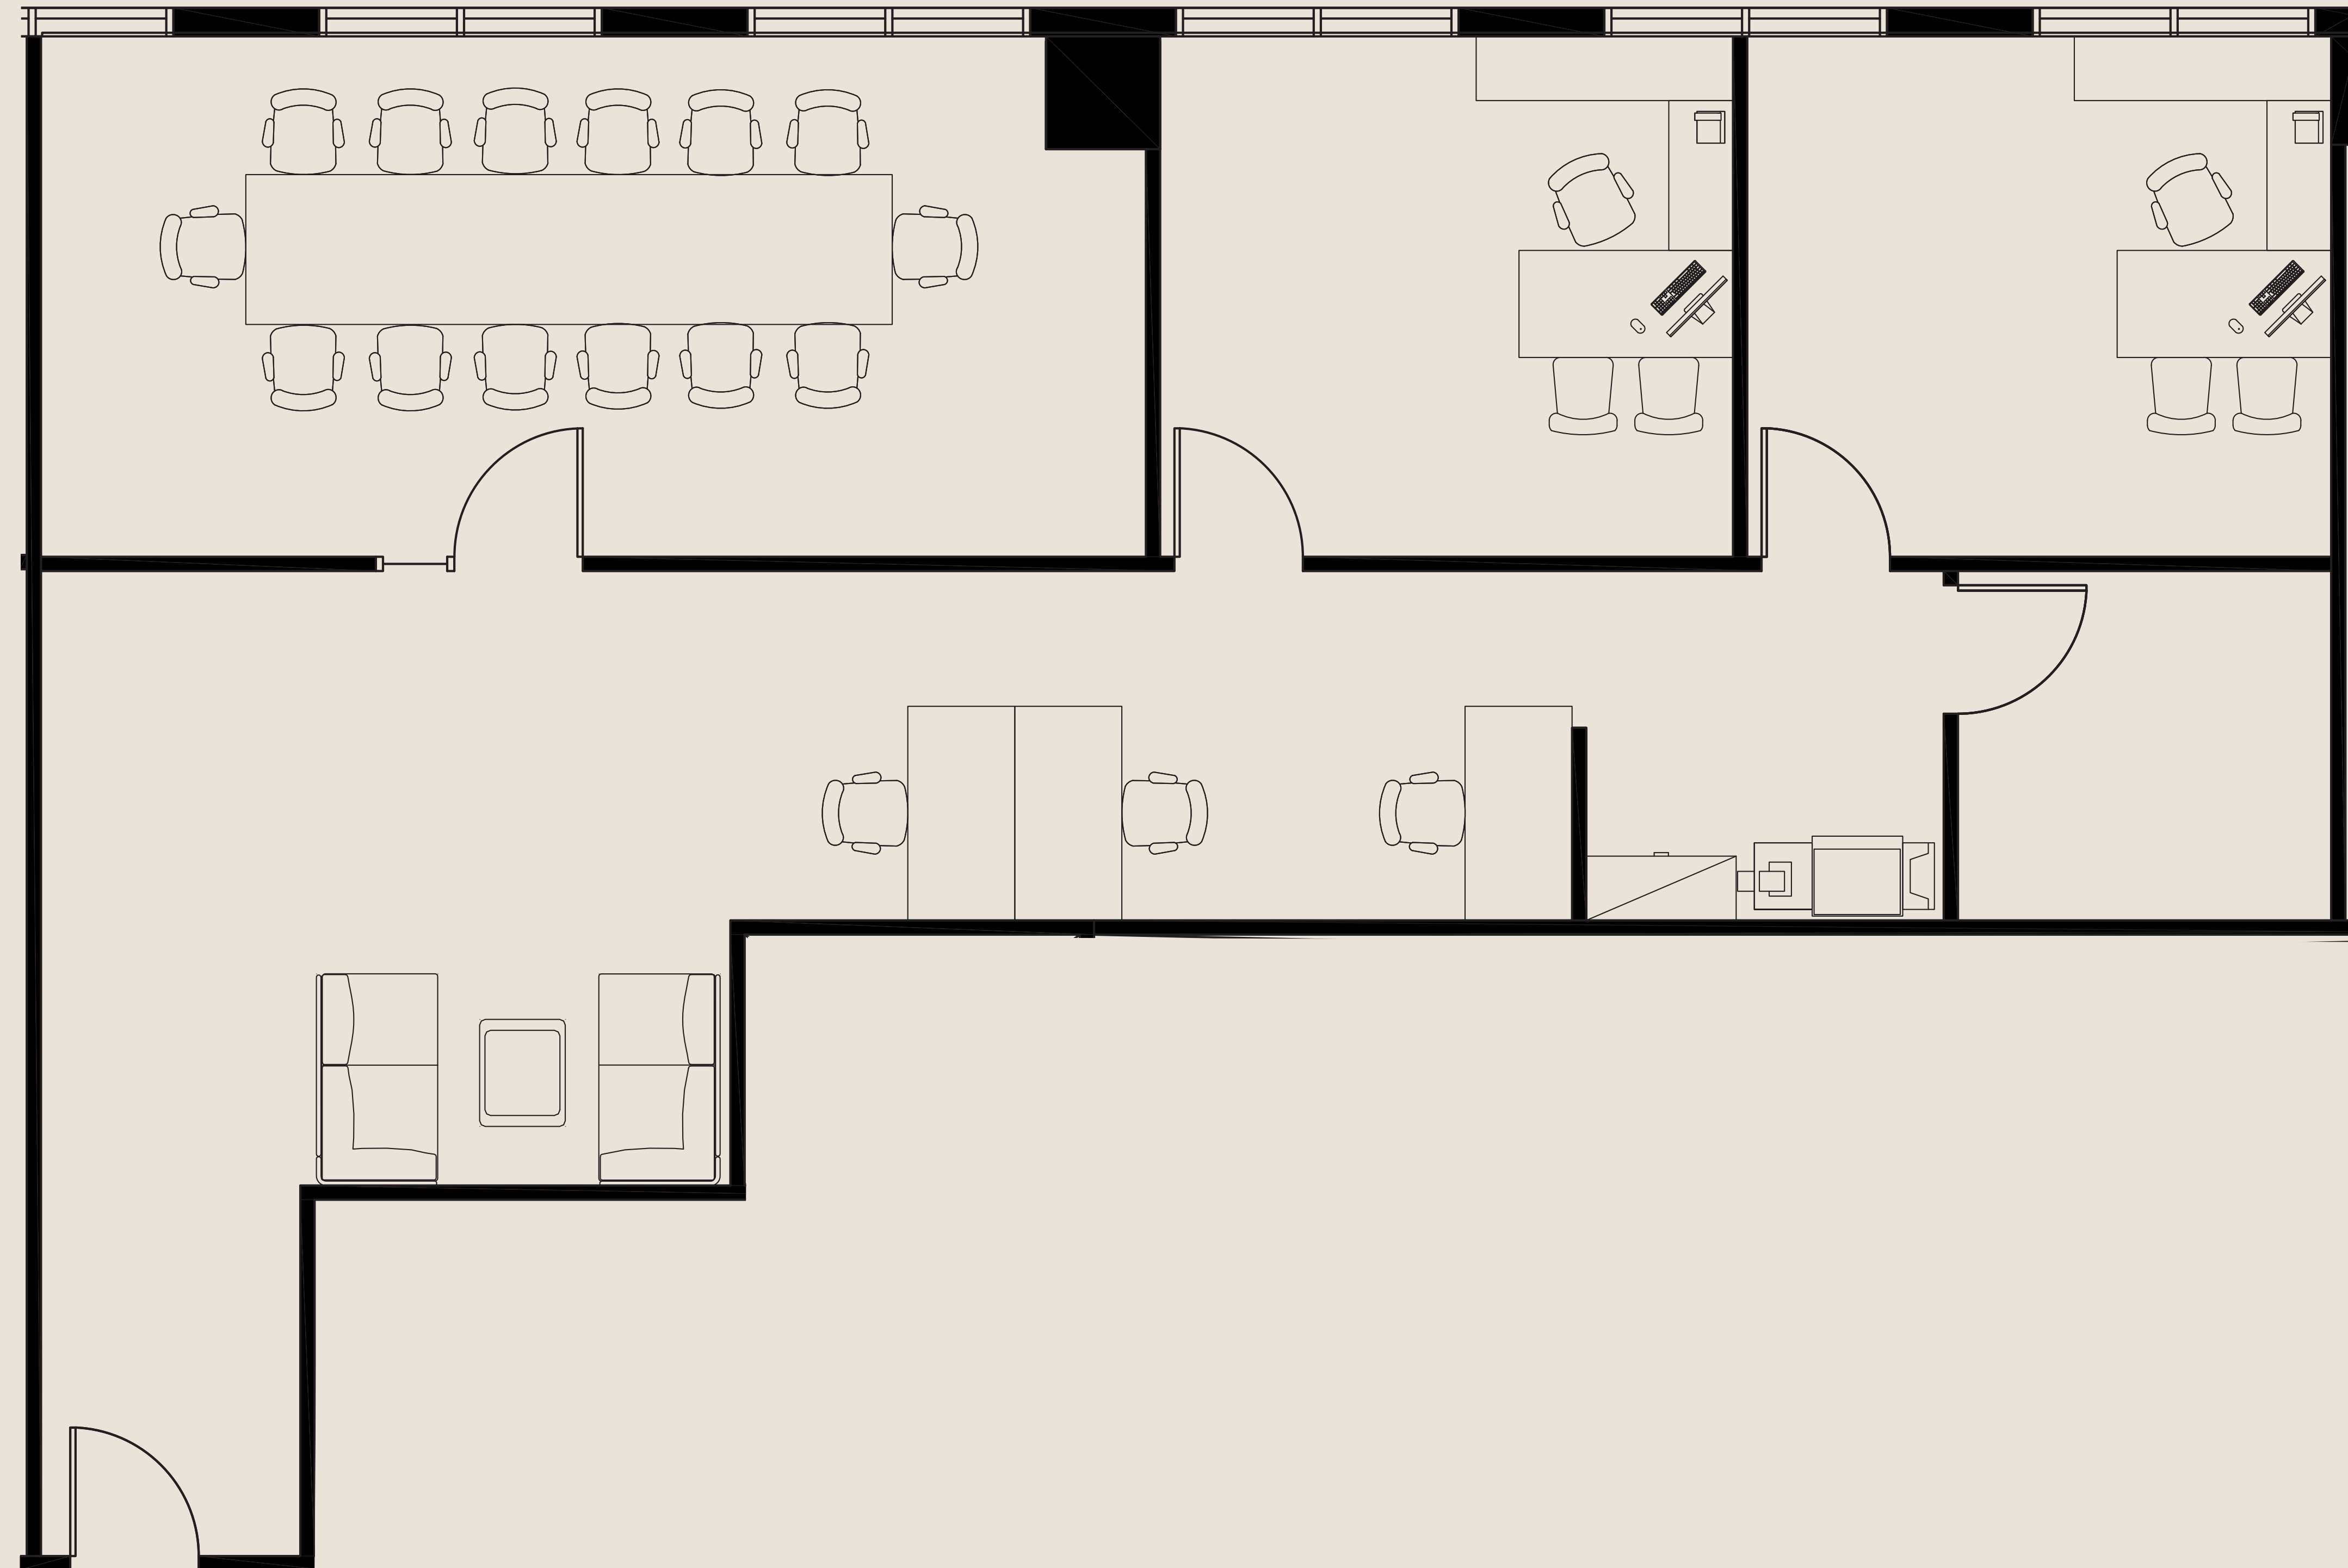

SUITE: 340

RSF: 1,742

AS-BUILT CONFIGURATION

- OFFICES.....2
- CONFERENCE ROOMS.....1
- OPEN WORK AREA.....+/-3

KEY PLAN

Not to scale, furniture and appliances not included

For leasing information please contact:
USALEASING@ONNI.COM
(213) 629 - 2041