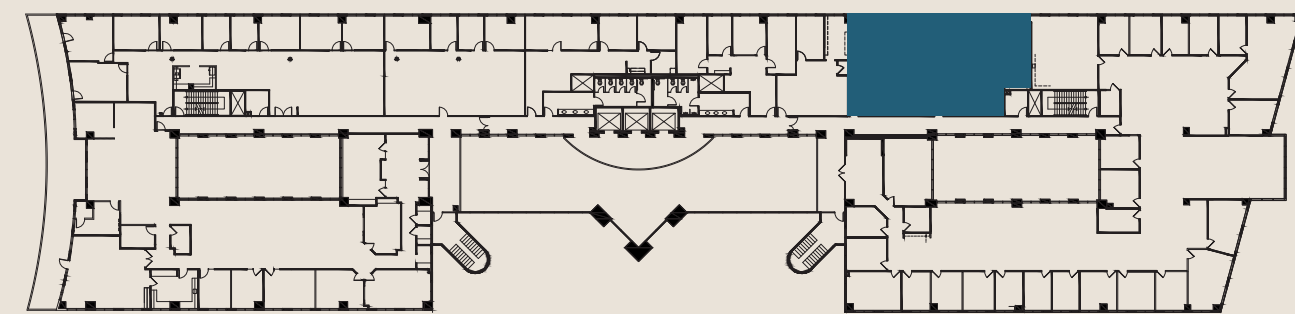

SUITE: 315

RSF: 1,049

AS-BUILT CONFIGURATION

OFFICES..... 1

OPEN WORK AREA..... +/- 6

KEY PLAN

*Not to scale, furniture and appliances not included*

For leasing information please contact:  
USALEASING@ONNI.COM  
(213) 629 - 2041