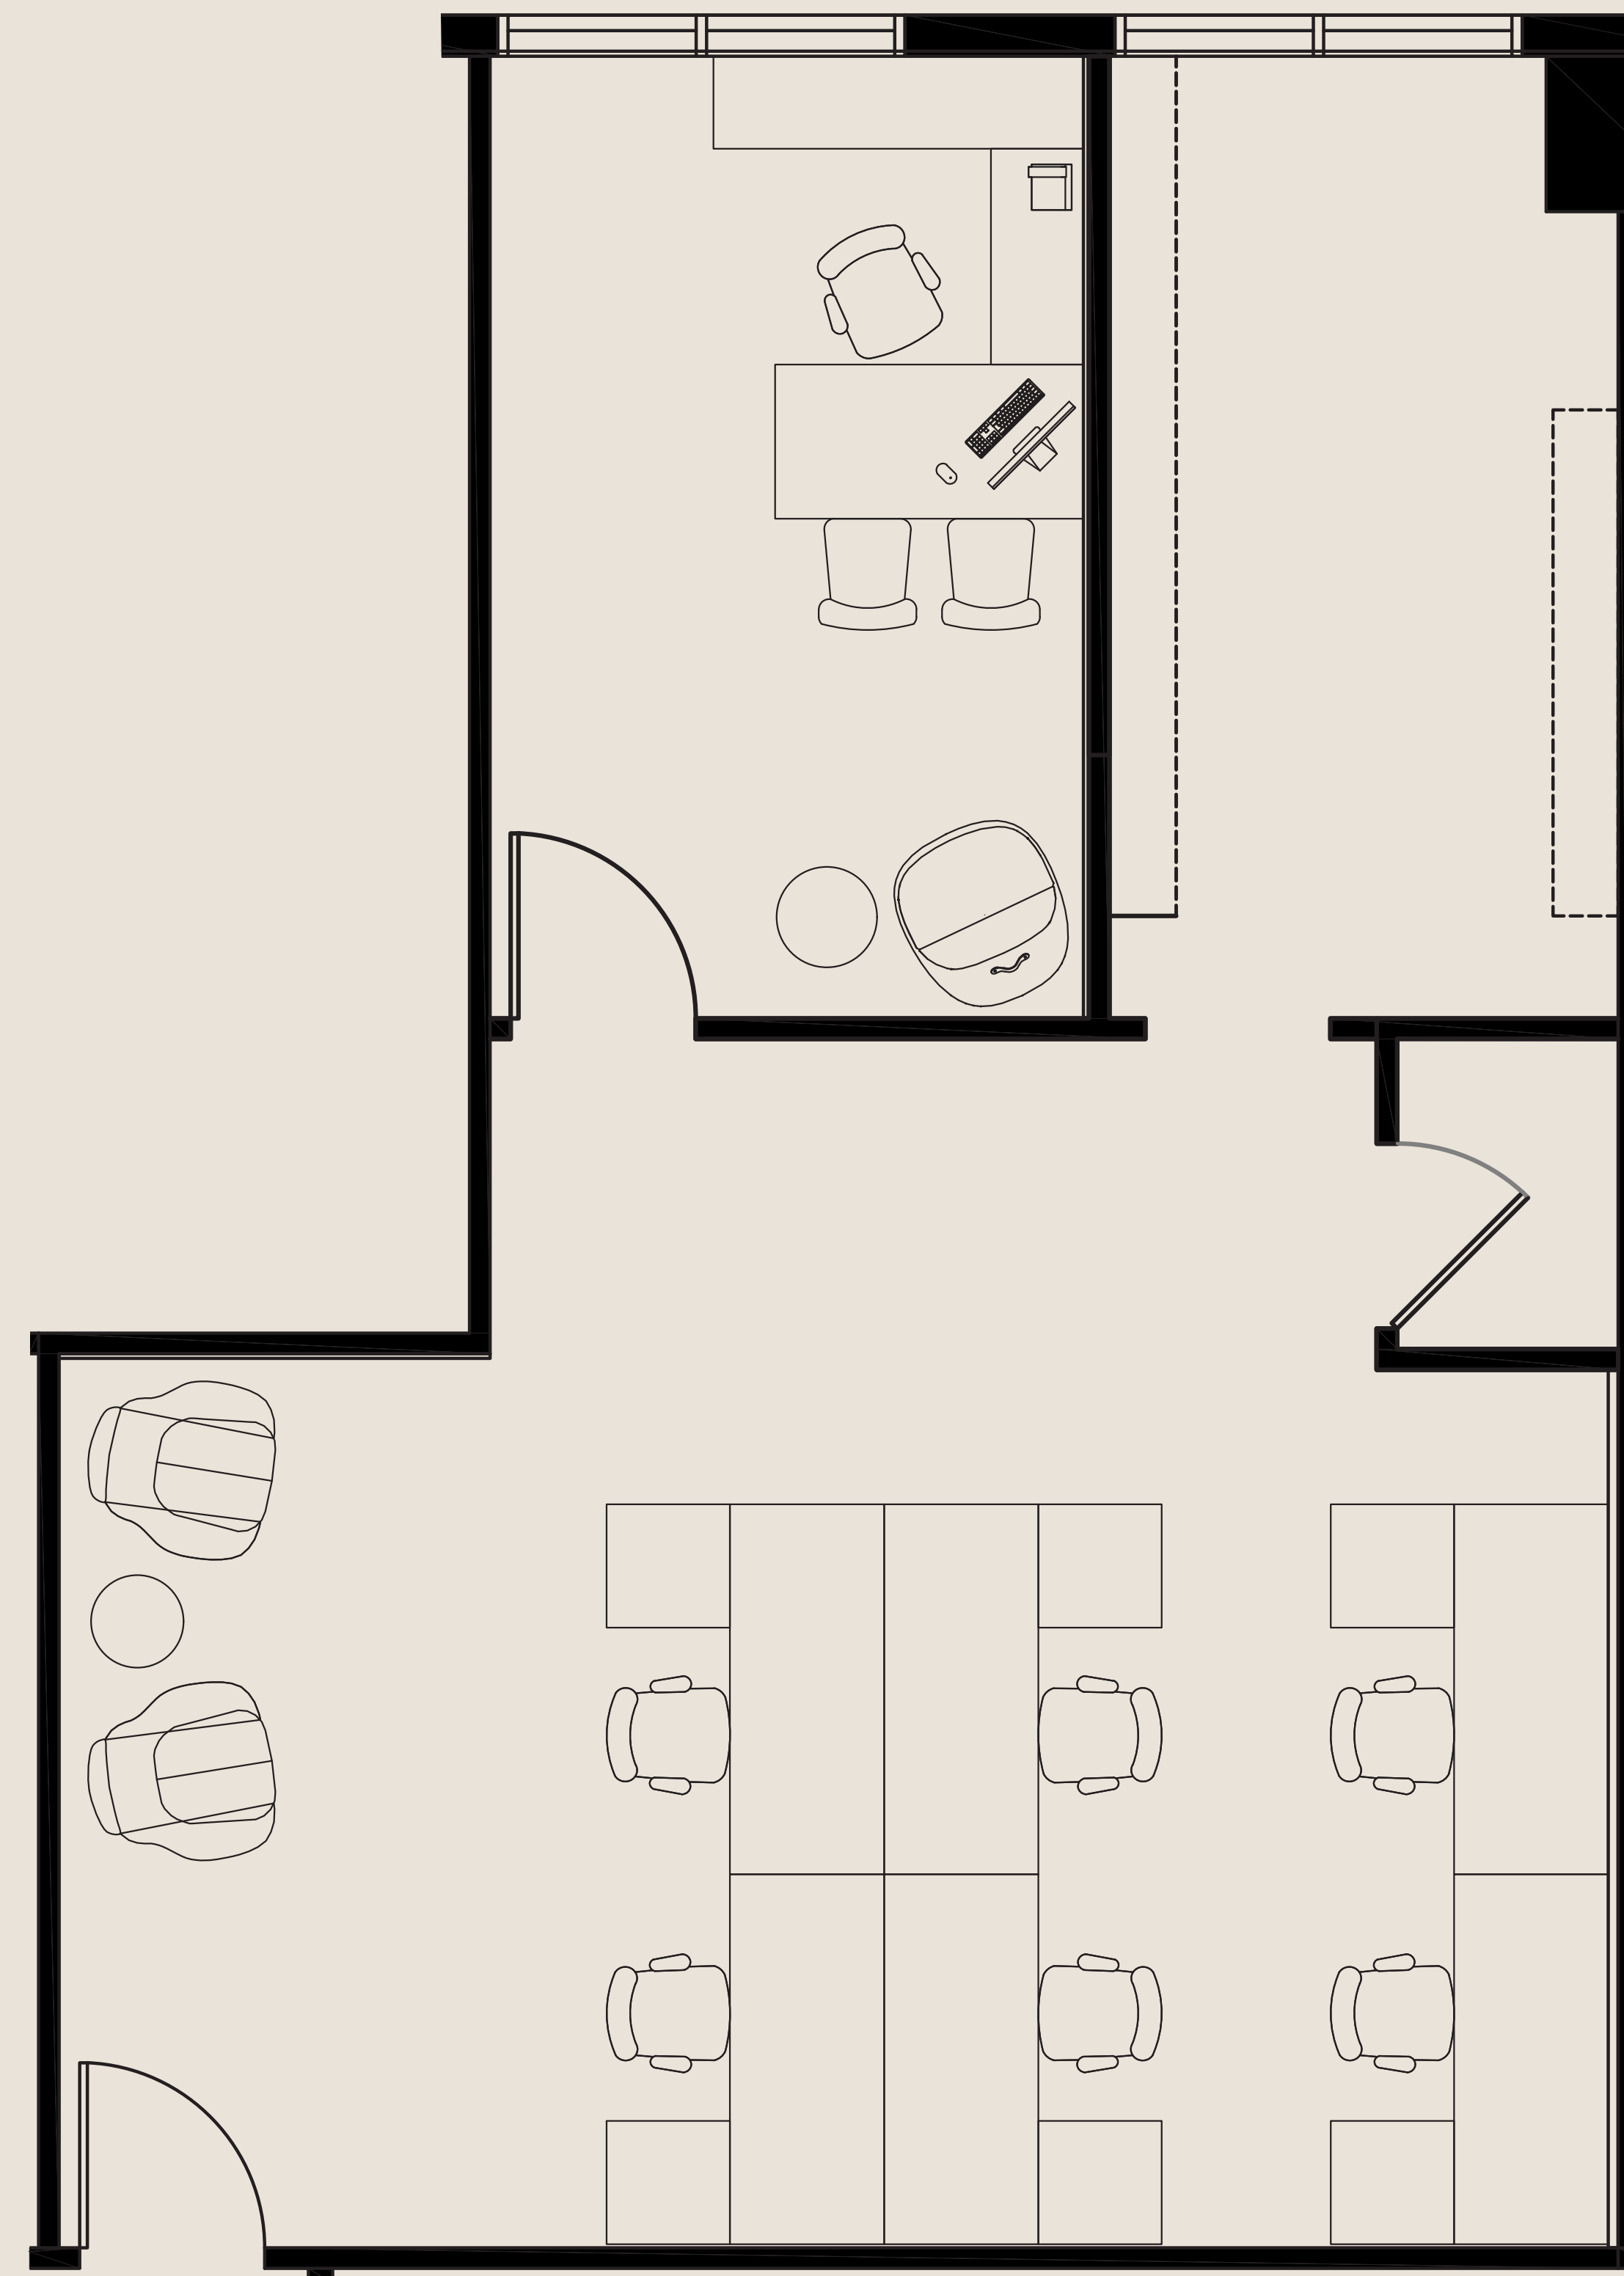

SUITE: 315

RSF: 1,049

AS-BUILT CONFIGURATION

OFFICES..... 1

OPEN WORK AREA..... +/- 6

KEY PLAN

*Not to scale, furniture and appliances not included*

For leasing information please contact:  
USALEASING@ONNI.COM  
(213) 629 - 2041