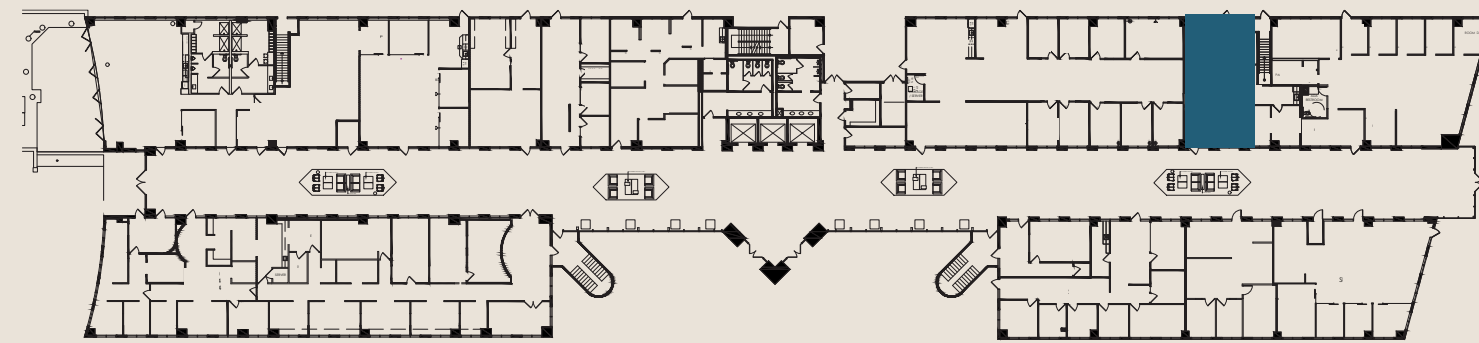

SUITE: 160

RSF: 1,769

AS-BUILT CONFIGURATION

OFFICES.....	3
RECEPTION.....	1
CONFERENCE ROOMS.....	1
KITCHEN/BREAKOUT	1

KEY PLAN

Not to scale, furniture and appliances not included

For leasing information please contact:
USALEASING@ONNI.COM
(213) 629 - 2041