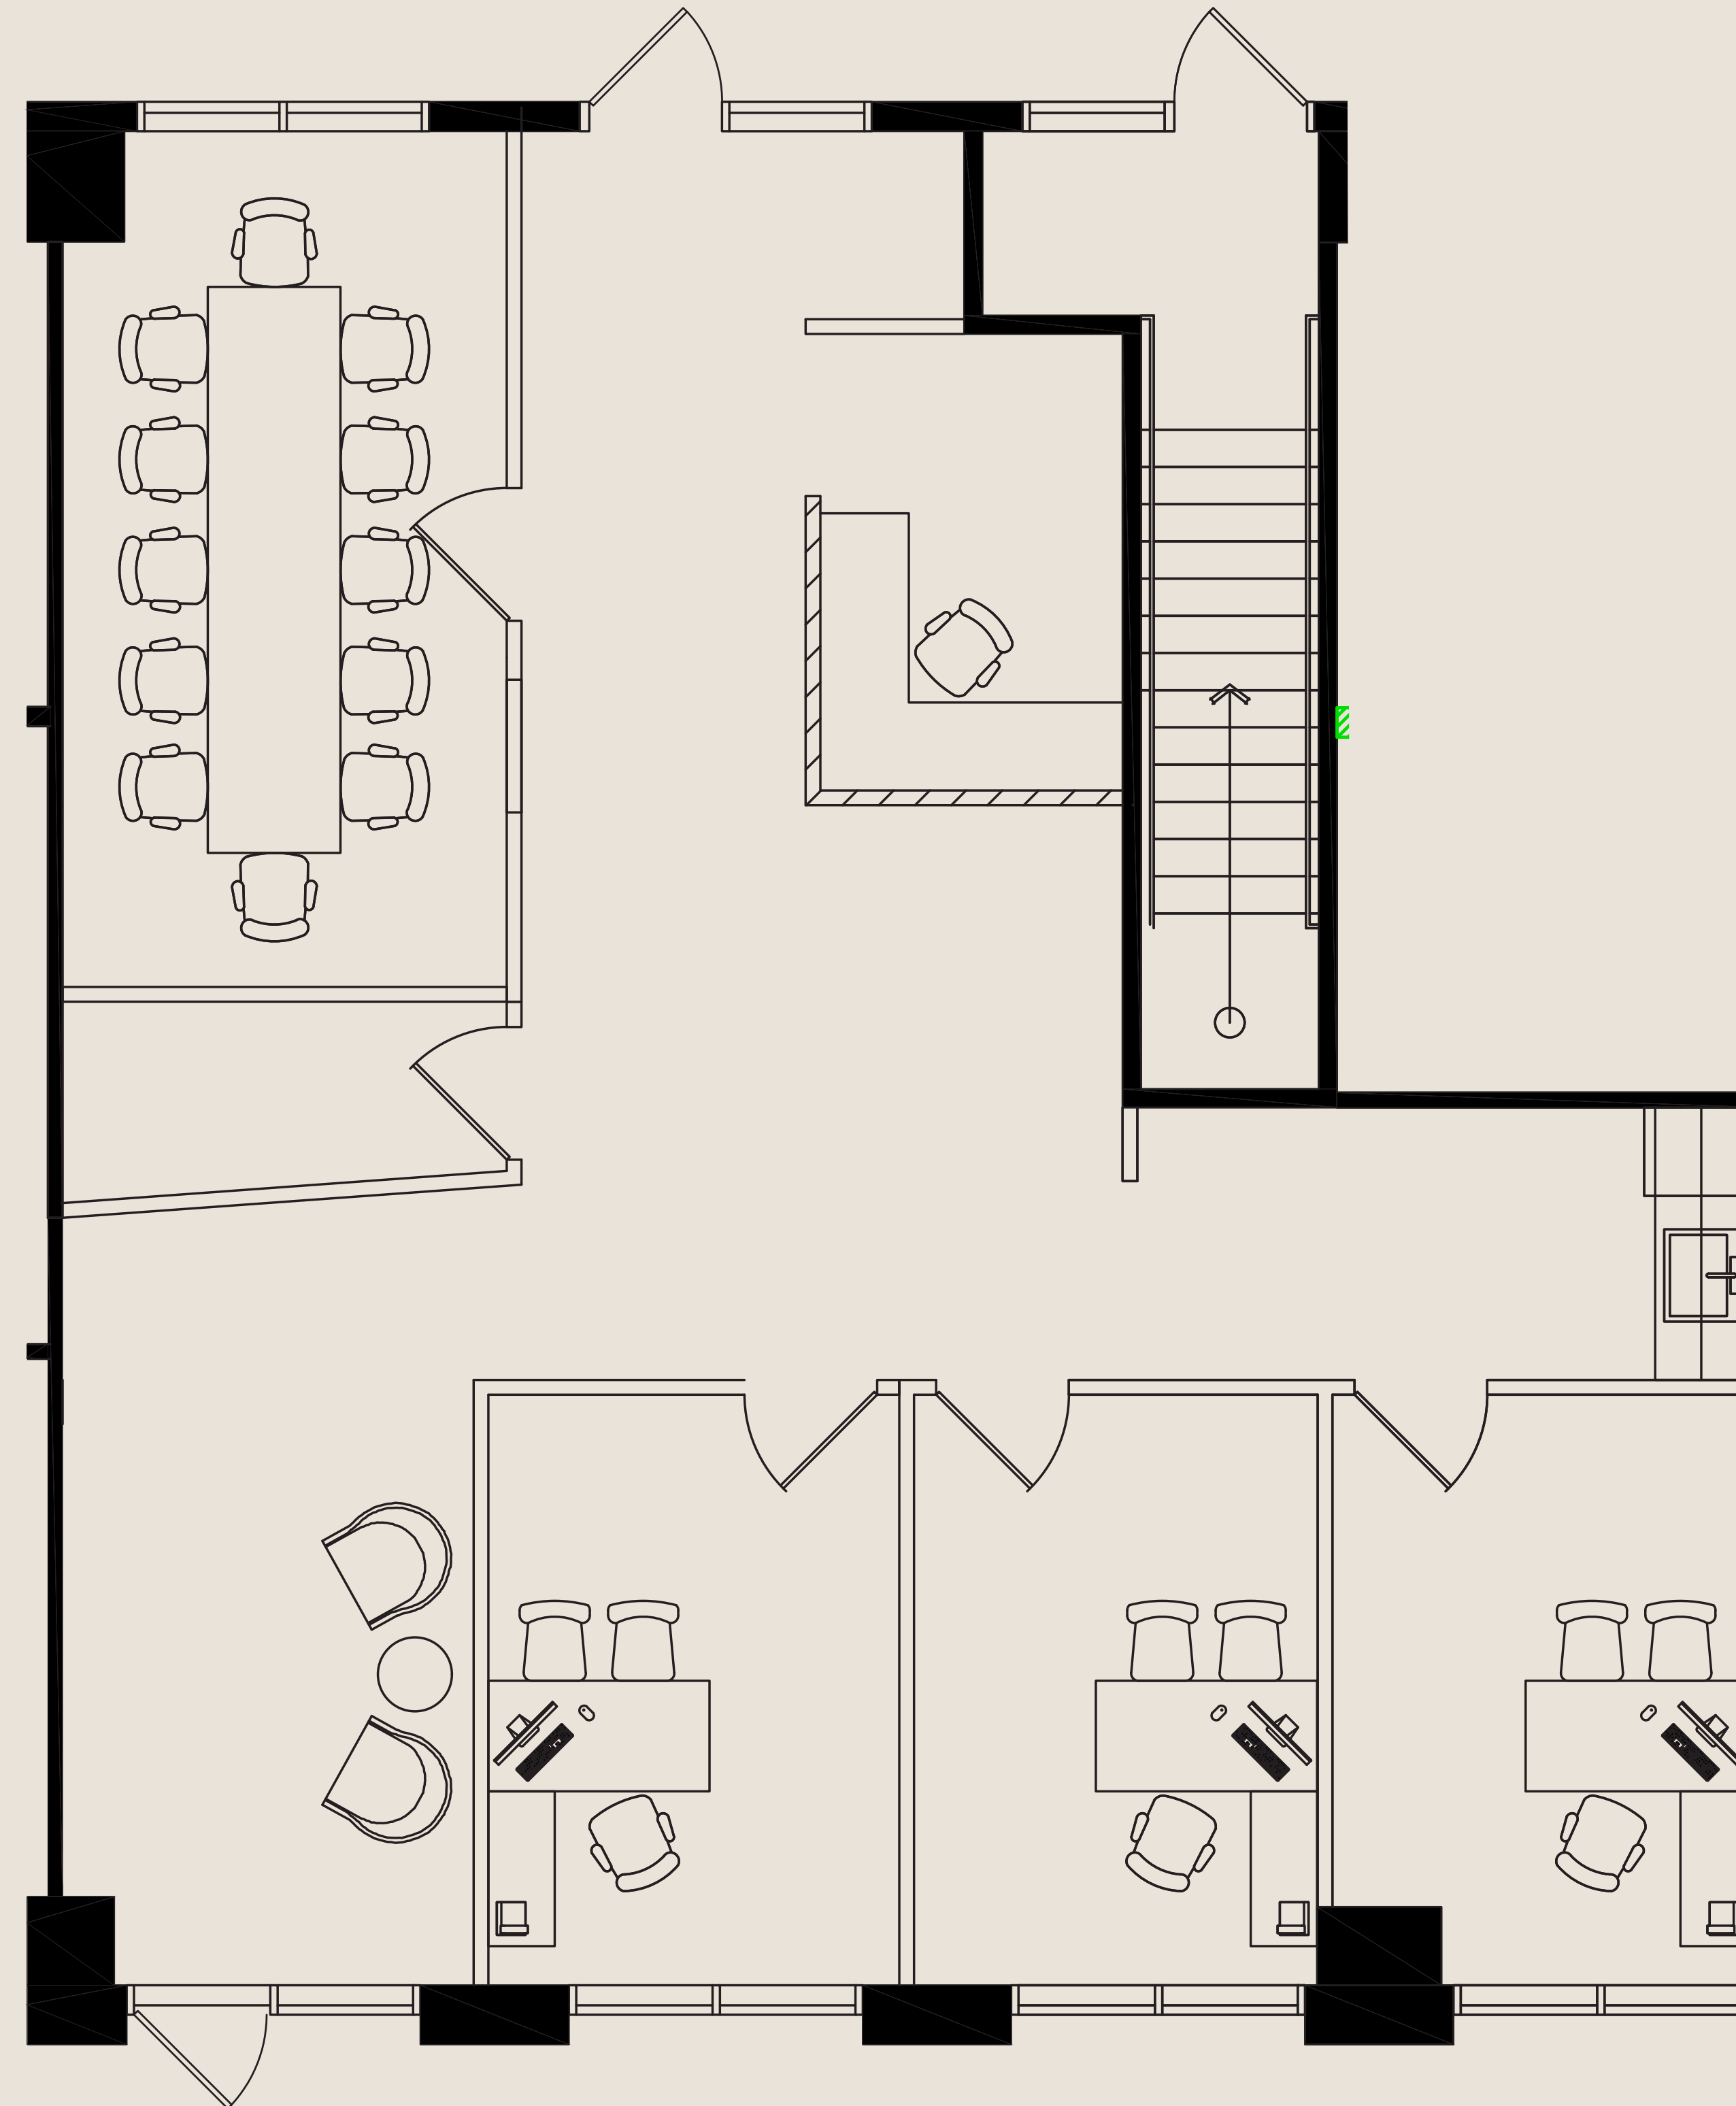

SUITE: 160

RSF: 1,769

AS-BUILT CONFIGURATION

OFFICES.....	3
RECEPTION.....	1
CONFERENCE ROOMS.....	1
KITCHEN/BREAKOUT	1

KEY PLAN

Not to scale, furniture and appliances not included

For leasing information please contact:
USALEASING@ONNI.COM
(213) 629 - 2041