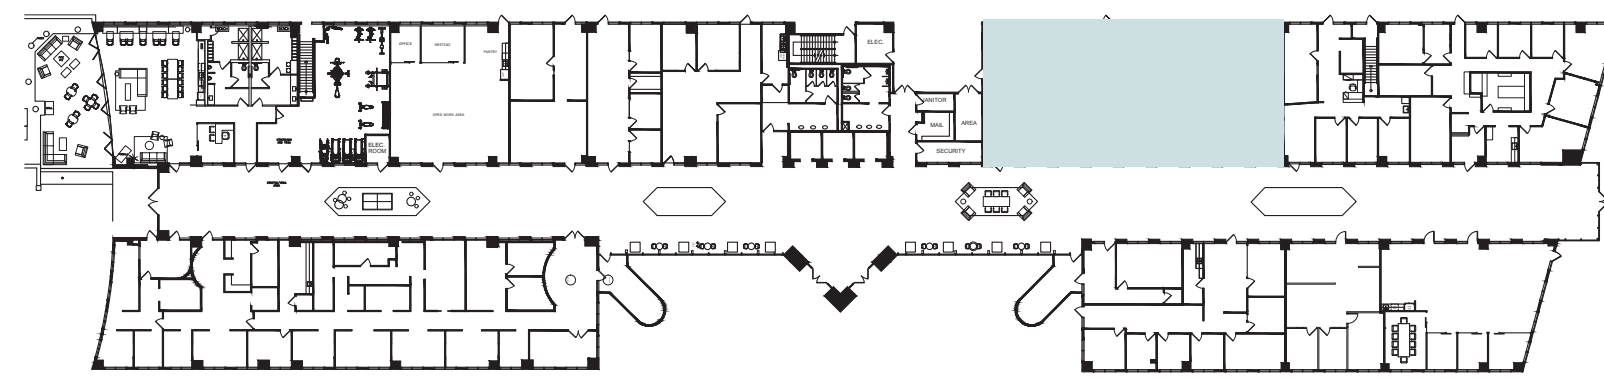

SUITE: 145

RSF: 5,306

ATRIA WEST

AS-BUILT CONFIGURATION

OFFICES.....	8
RECEPTION.....	1
CONFERENCE ROOMS.....	2
KITCHEN/BREAKOUT	1
OPEN WORK AREA.....	+/-18

KEY PLAN

Not to scale, furniture and appliances not included