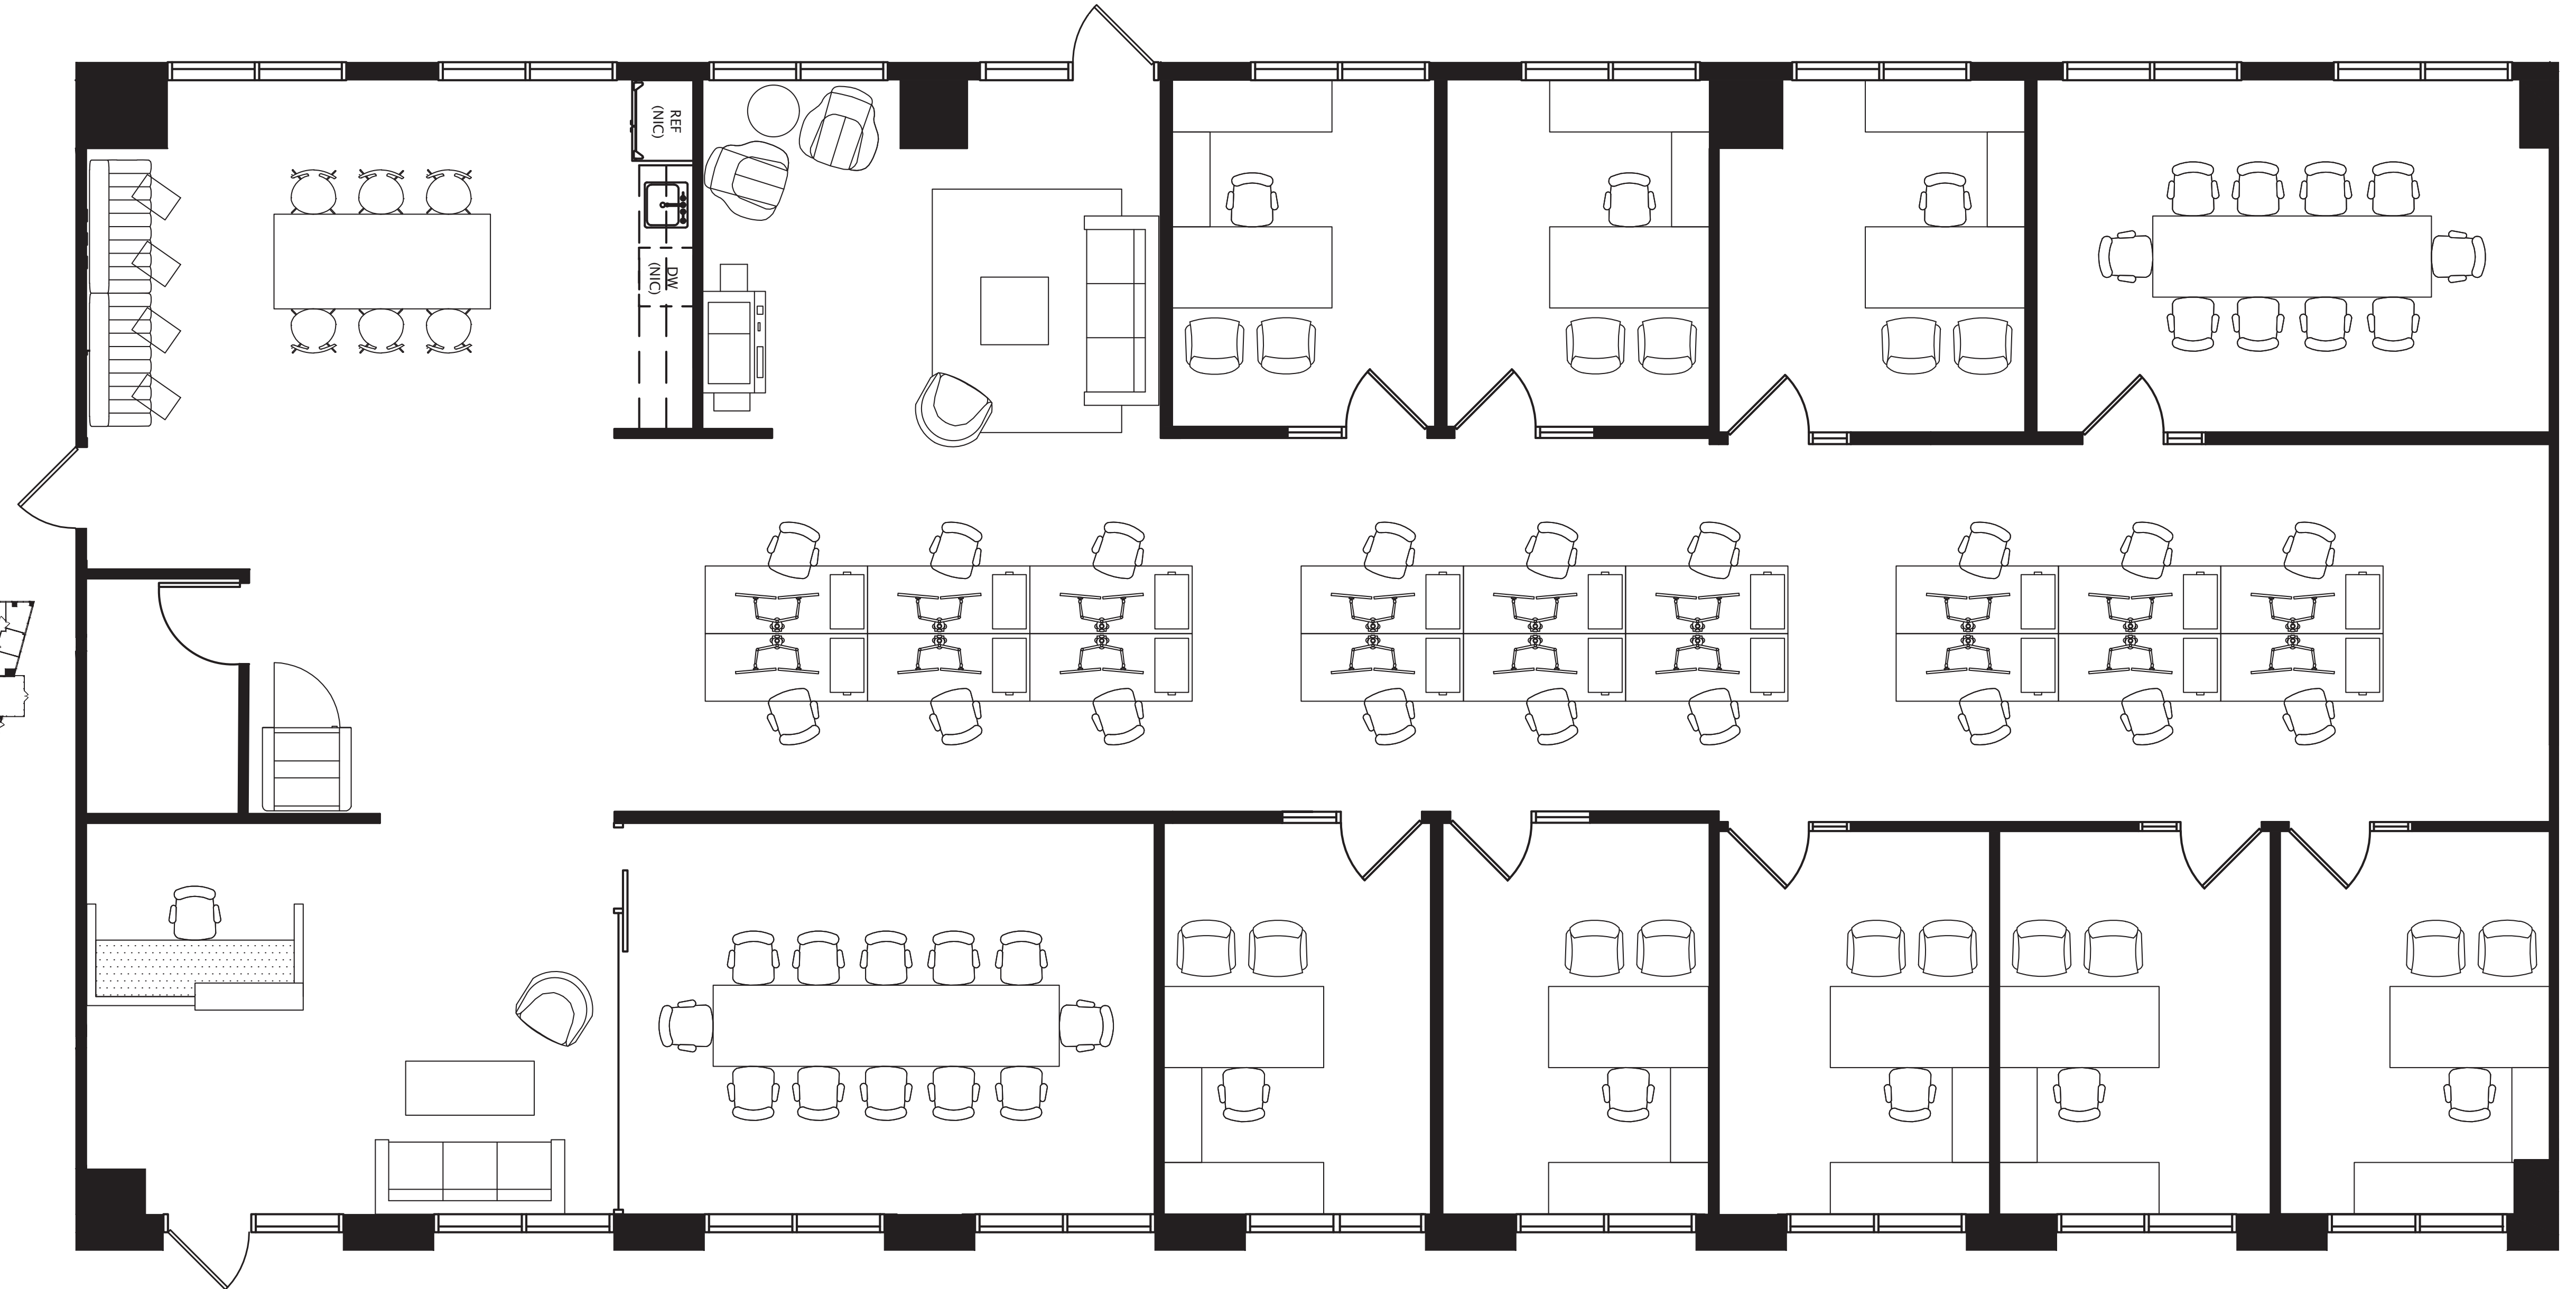

SUITE: 145

RSF: 5,306

ATRIA WEST

AS-BUILT CONFIGURATION

OFFICES.....	8
RECEPTION.....	1
CONFERENCE ROOMS.....	2
KITCHEN/BREAKOUT	1
OPEN WORK AREA.....	+/-18

KEY PLAN

Not to scale, furniture and appliances not included