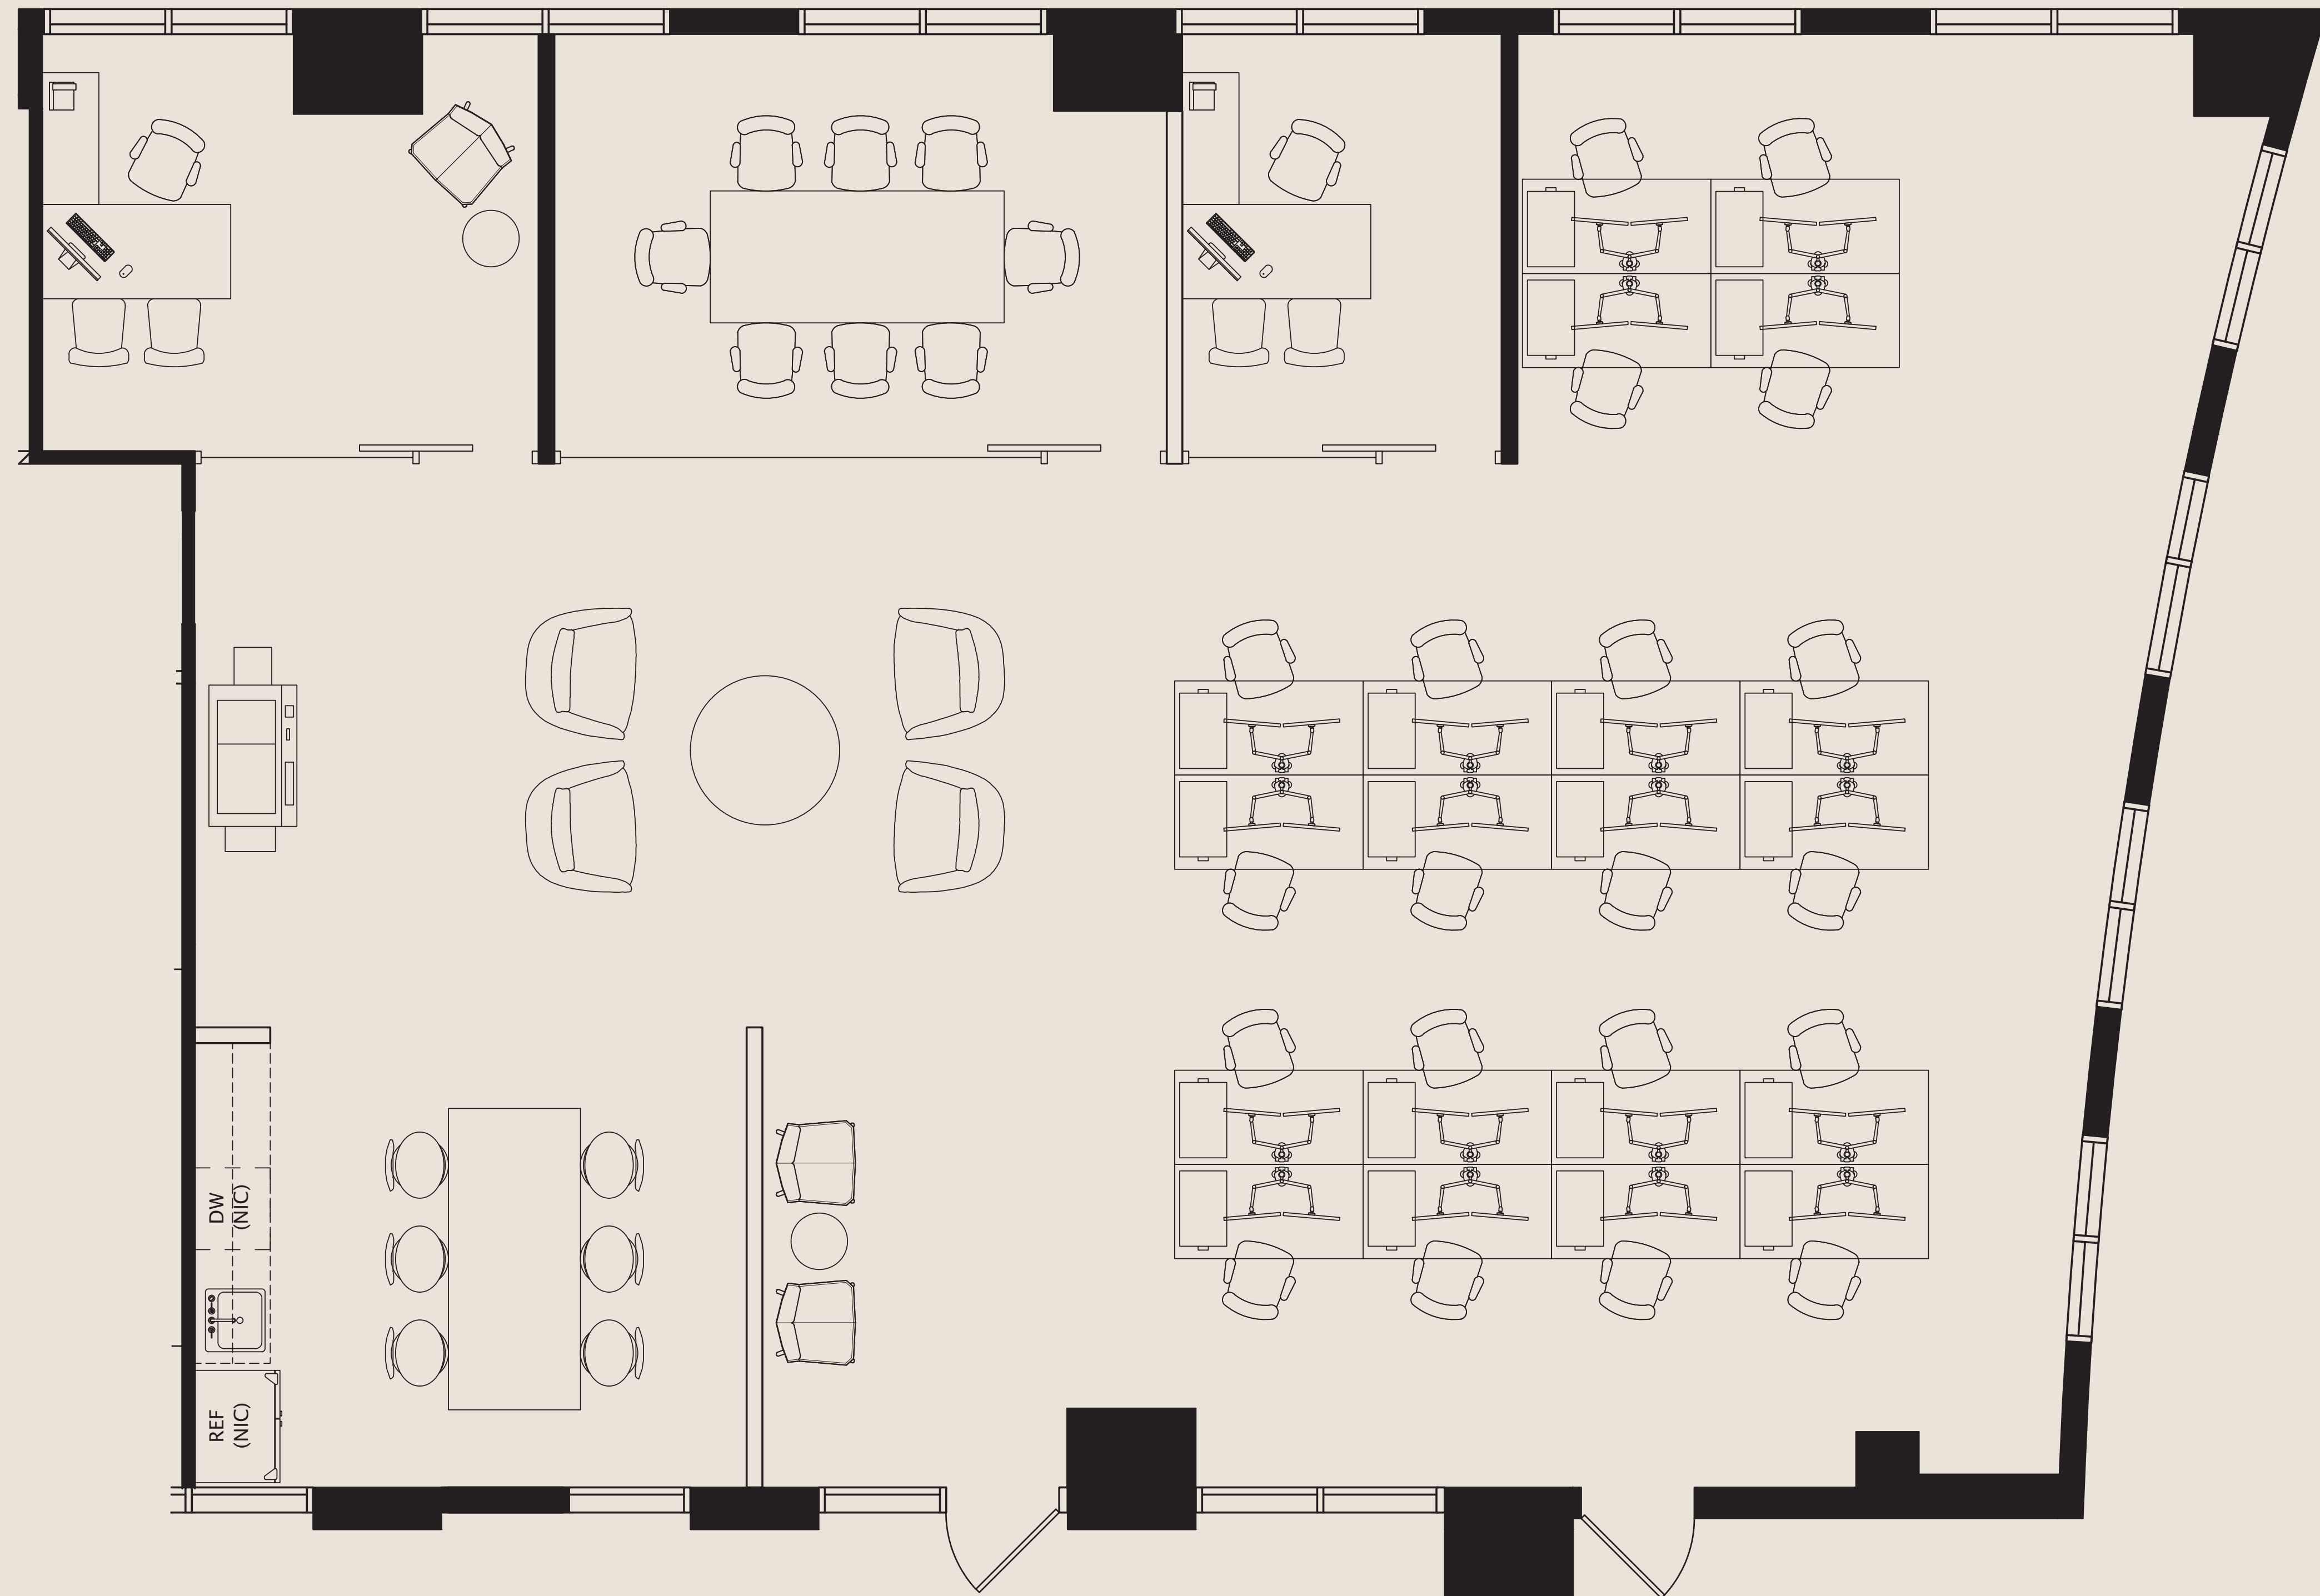

SUITE: 135

RSF: 2,834

AS-BUILT CONFIGURATION

- OFFICES.....2
- CONFERENCE ROOMS.....1
- KITCHEN/BREAKOUT1
- OPEN WORK AREA.....+/-20

KEY PLAN

Not to scale, furniture and appliances not included

For leasing information please contact:
USALEASING@ONNI.COM
(213) 629 - 2041