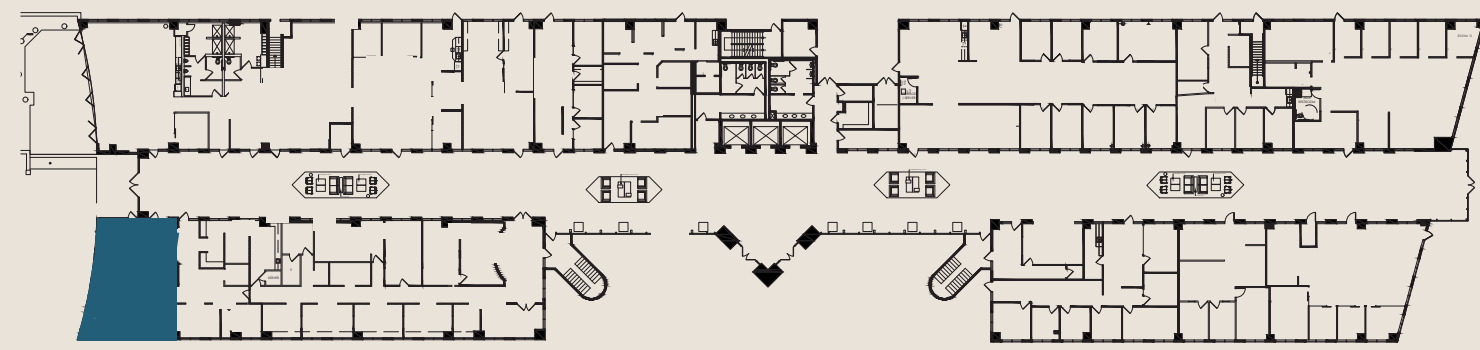

SUITE: 135

RSF: 2,834

AS-BUILT CONFIGURATION

- OFFICES.....2
- CONFERENCE ROOMS.....1
- KITCHEN/BREAKOUT1
- OPEN WORK AREA.....+/-20

KEY PLAN

Not to scale, furniture and appliances not included

For leasing information please contact:
USALEASING@ONNI.COM
(213) 629 - 2041