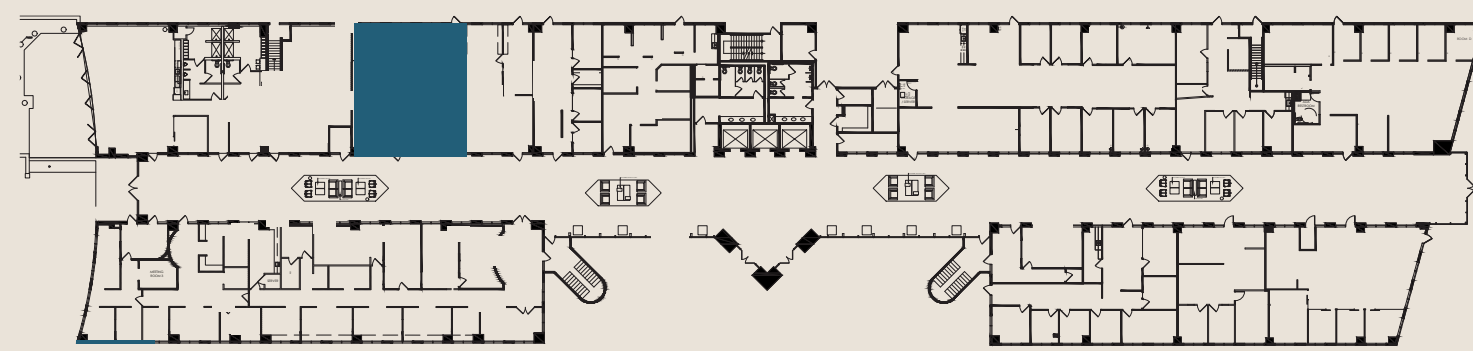

SUITE: 115

RSF: 1,849

AS-BUILT CONFIGURATION

- OFFICES.....1
- CONFERENCE ROOMS.....1
- KITCHEN/BREAKOUT1
- OPEN WORK AREA.....+/- 12

KEY PLAN

Not to scale, furniture and appliances not included

For leasing information please contact:
USALEASING@ONNI.COM
(213) 629 - 2041