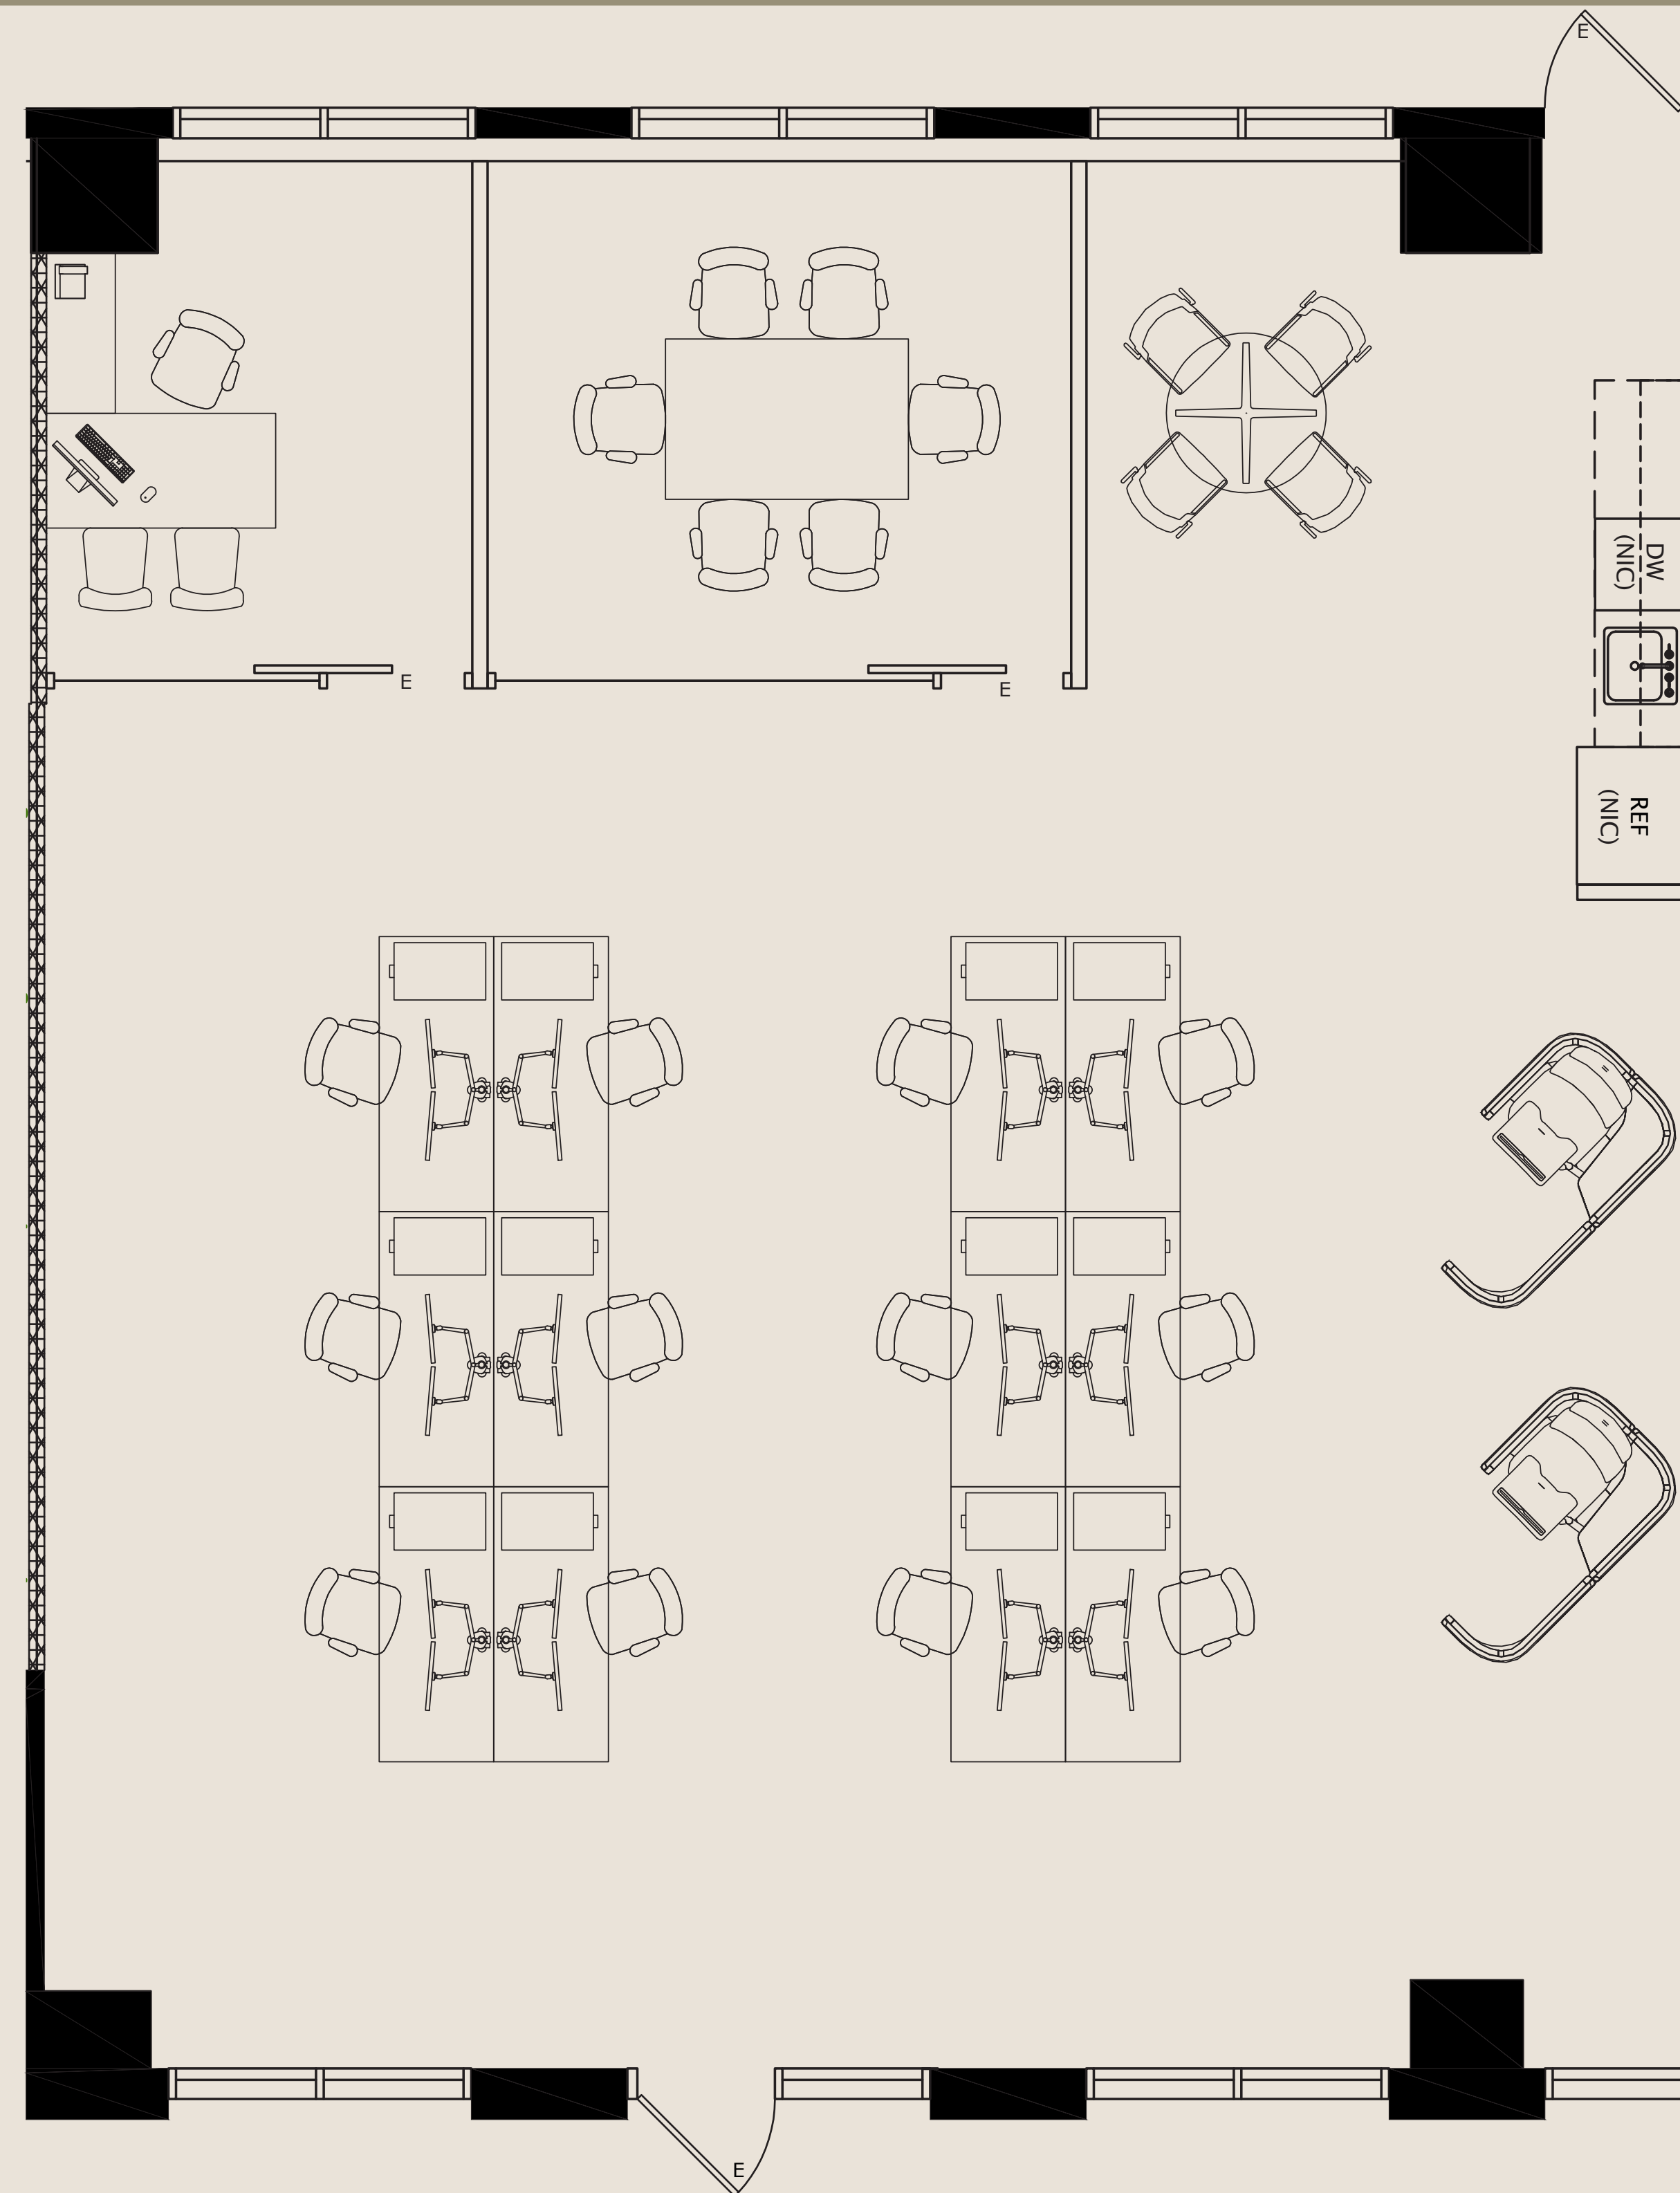

SUITE: 115

RSF: 1,849

AS-BUILT CONFIGURATION

- OFFICES.....1
- CONFERENCE ROOMS.....1
- KITCHEN/BREAKOUT1
- OPEN WORK AREA.....+/- 12

KEY PLAN

Not to scale, furniture and appliances not included

For leasing information please contact:
USALEASING@ONNI.COM
(213) 629 - 2041