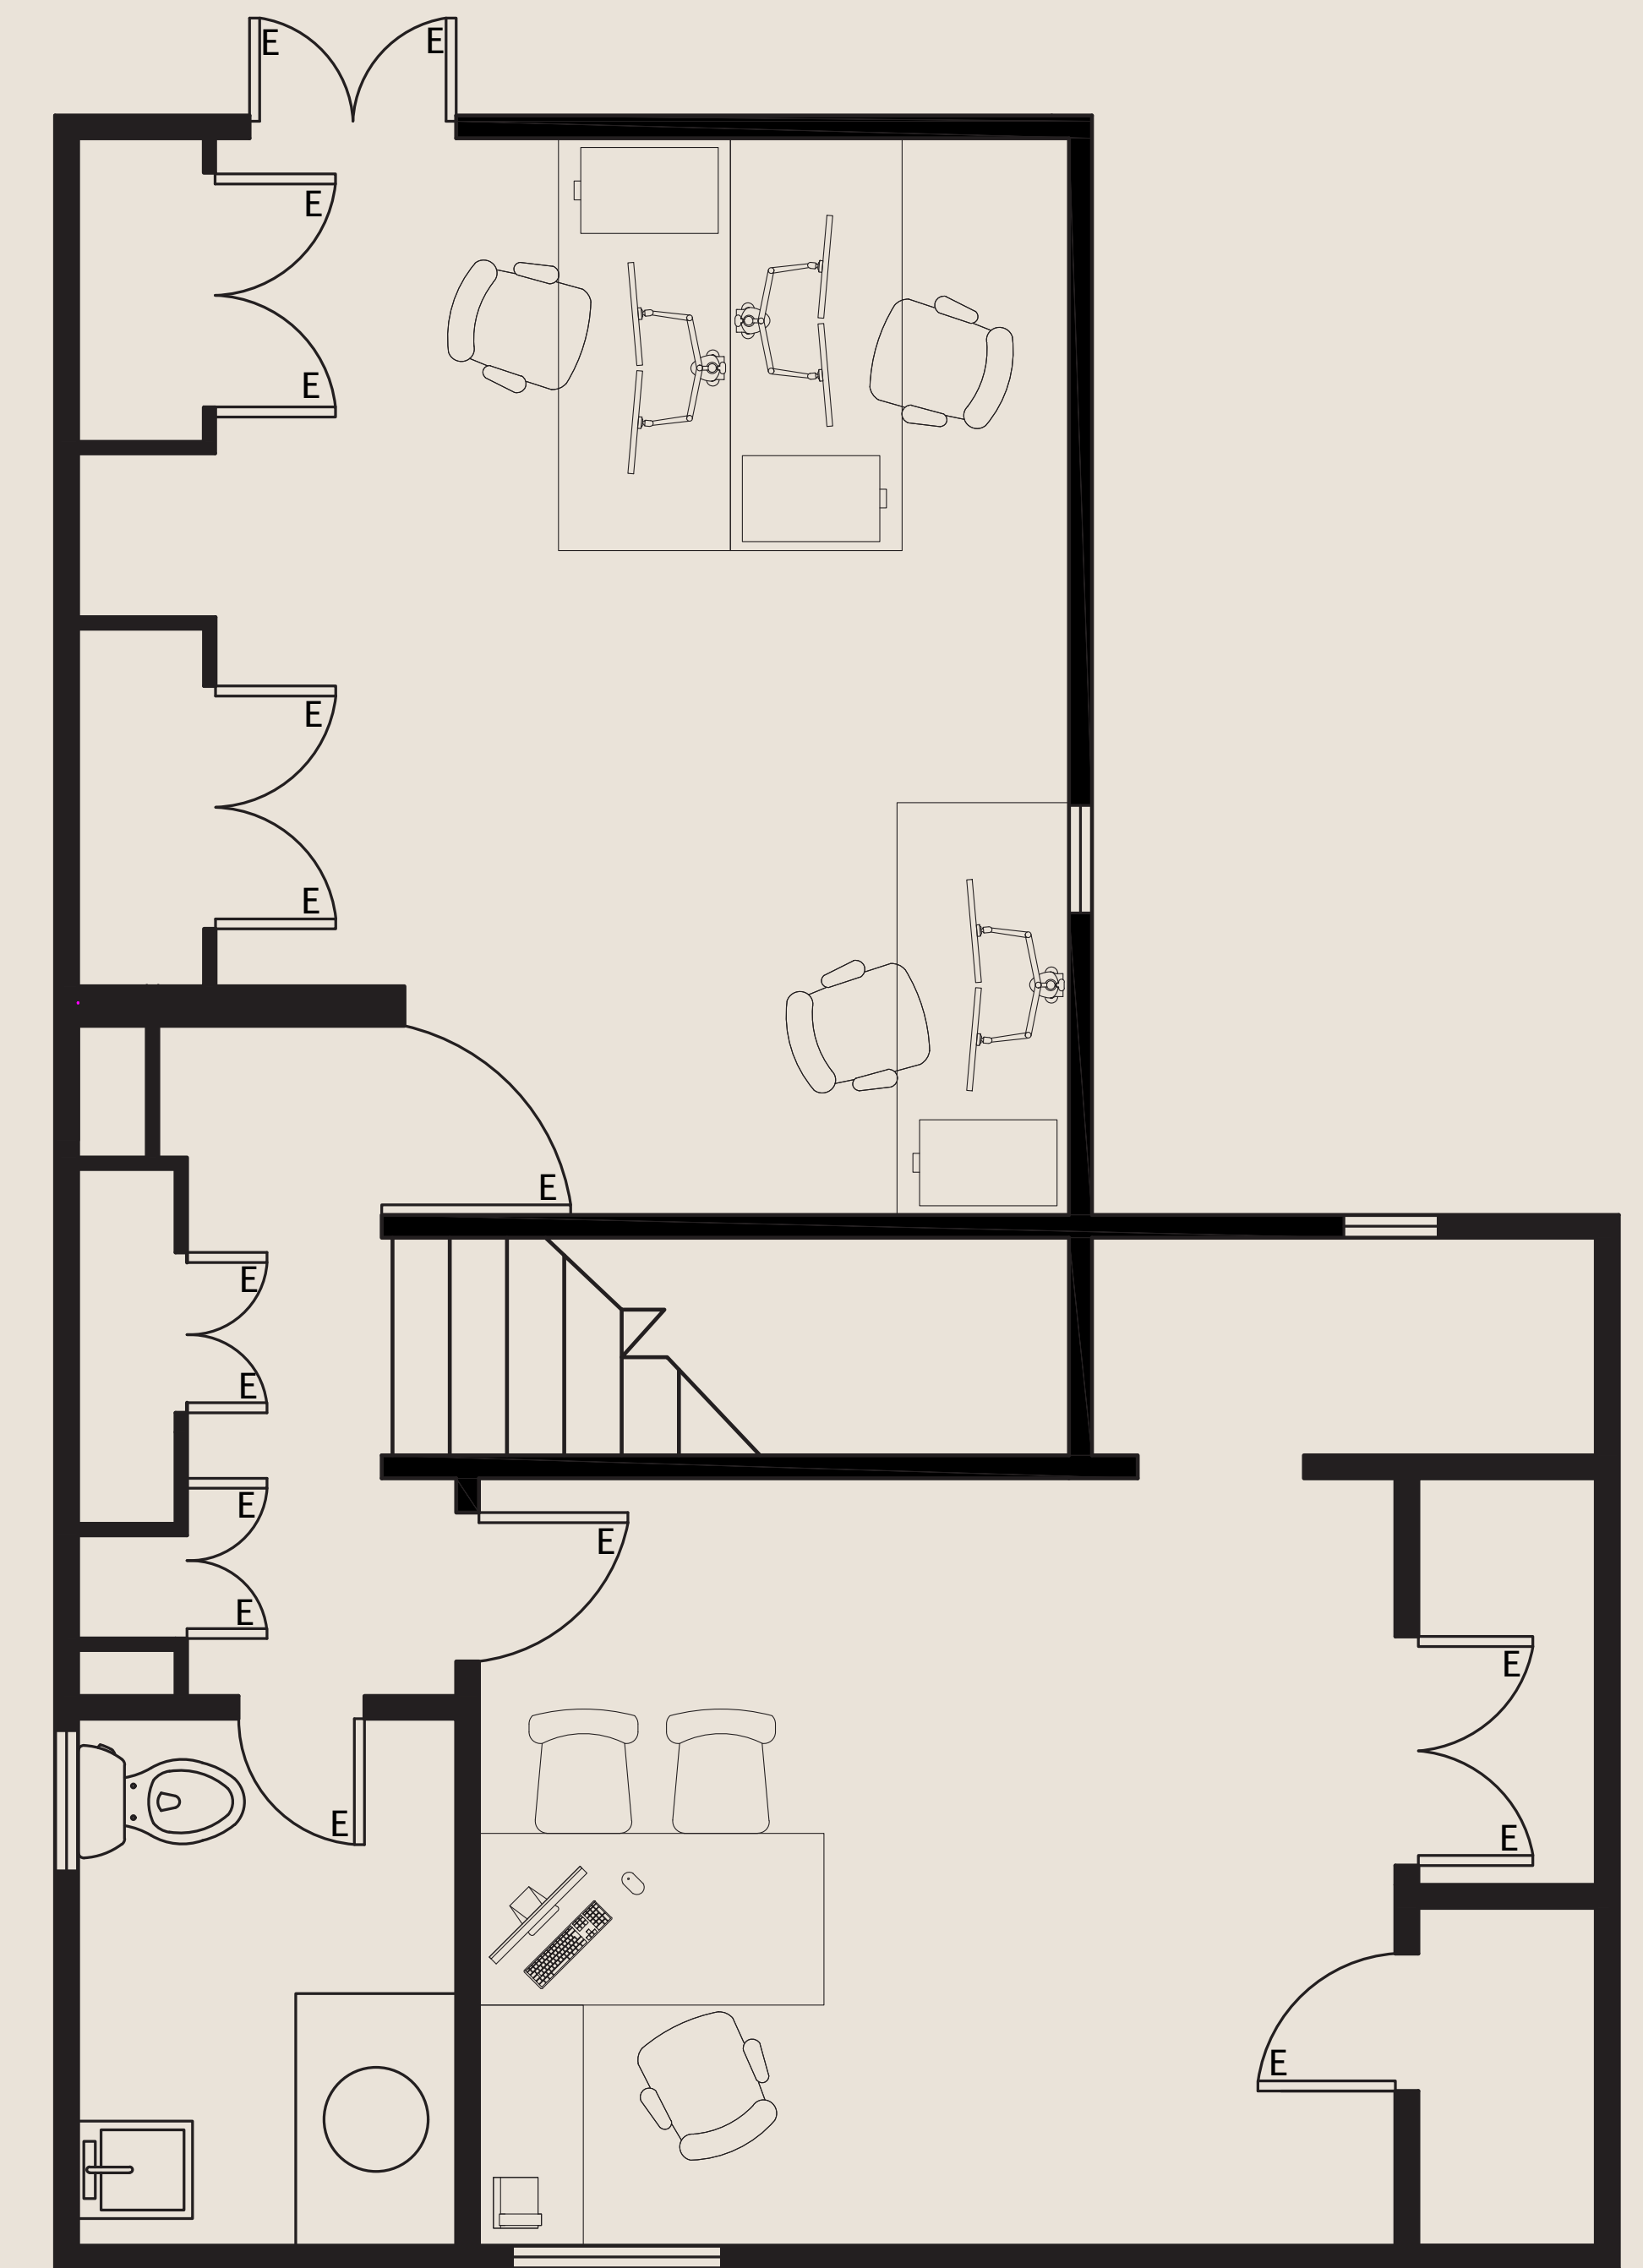

COTTAGE 10681

RSF: 1,363

AS-BUILT CONFIGURATION

OFFICES.....	2
KITCHEN.....	1
OPEN WORK AREA.....	1
BATHROOM.....	1

KEY PLAN

Not to scale, furniture and appliances not included

LOWER LEVEL

UPPER LEVEL