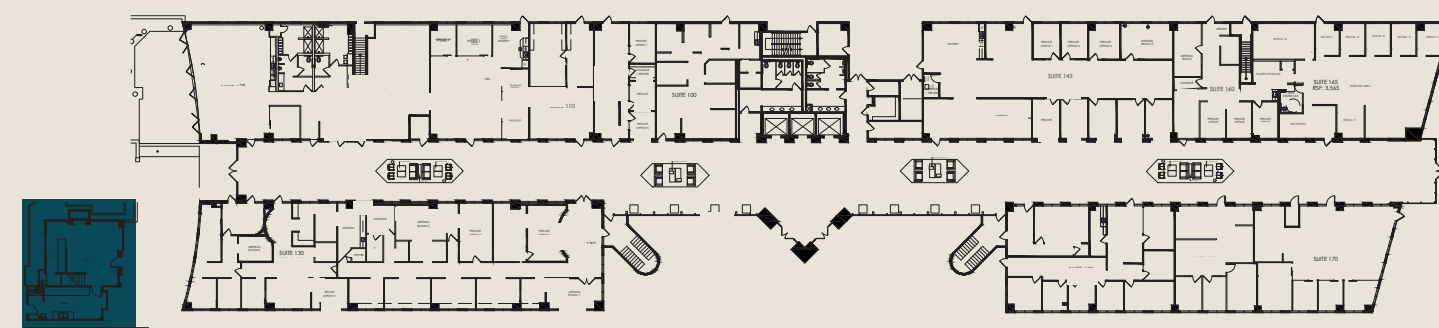

COTTAGE 10681

RSF: 1,363

AS-BUILT CONFIGURATION

OFFICES.....	2
KITCHEN.....	1
OPEN WORK AREA.....	1
BATHROOM.....	1

KEY PLAN

Not to scale, furniture and appliances not included

LOWER LEVEL

UPPER LEVEL