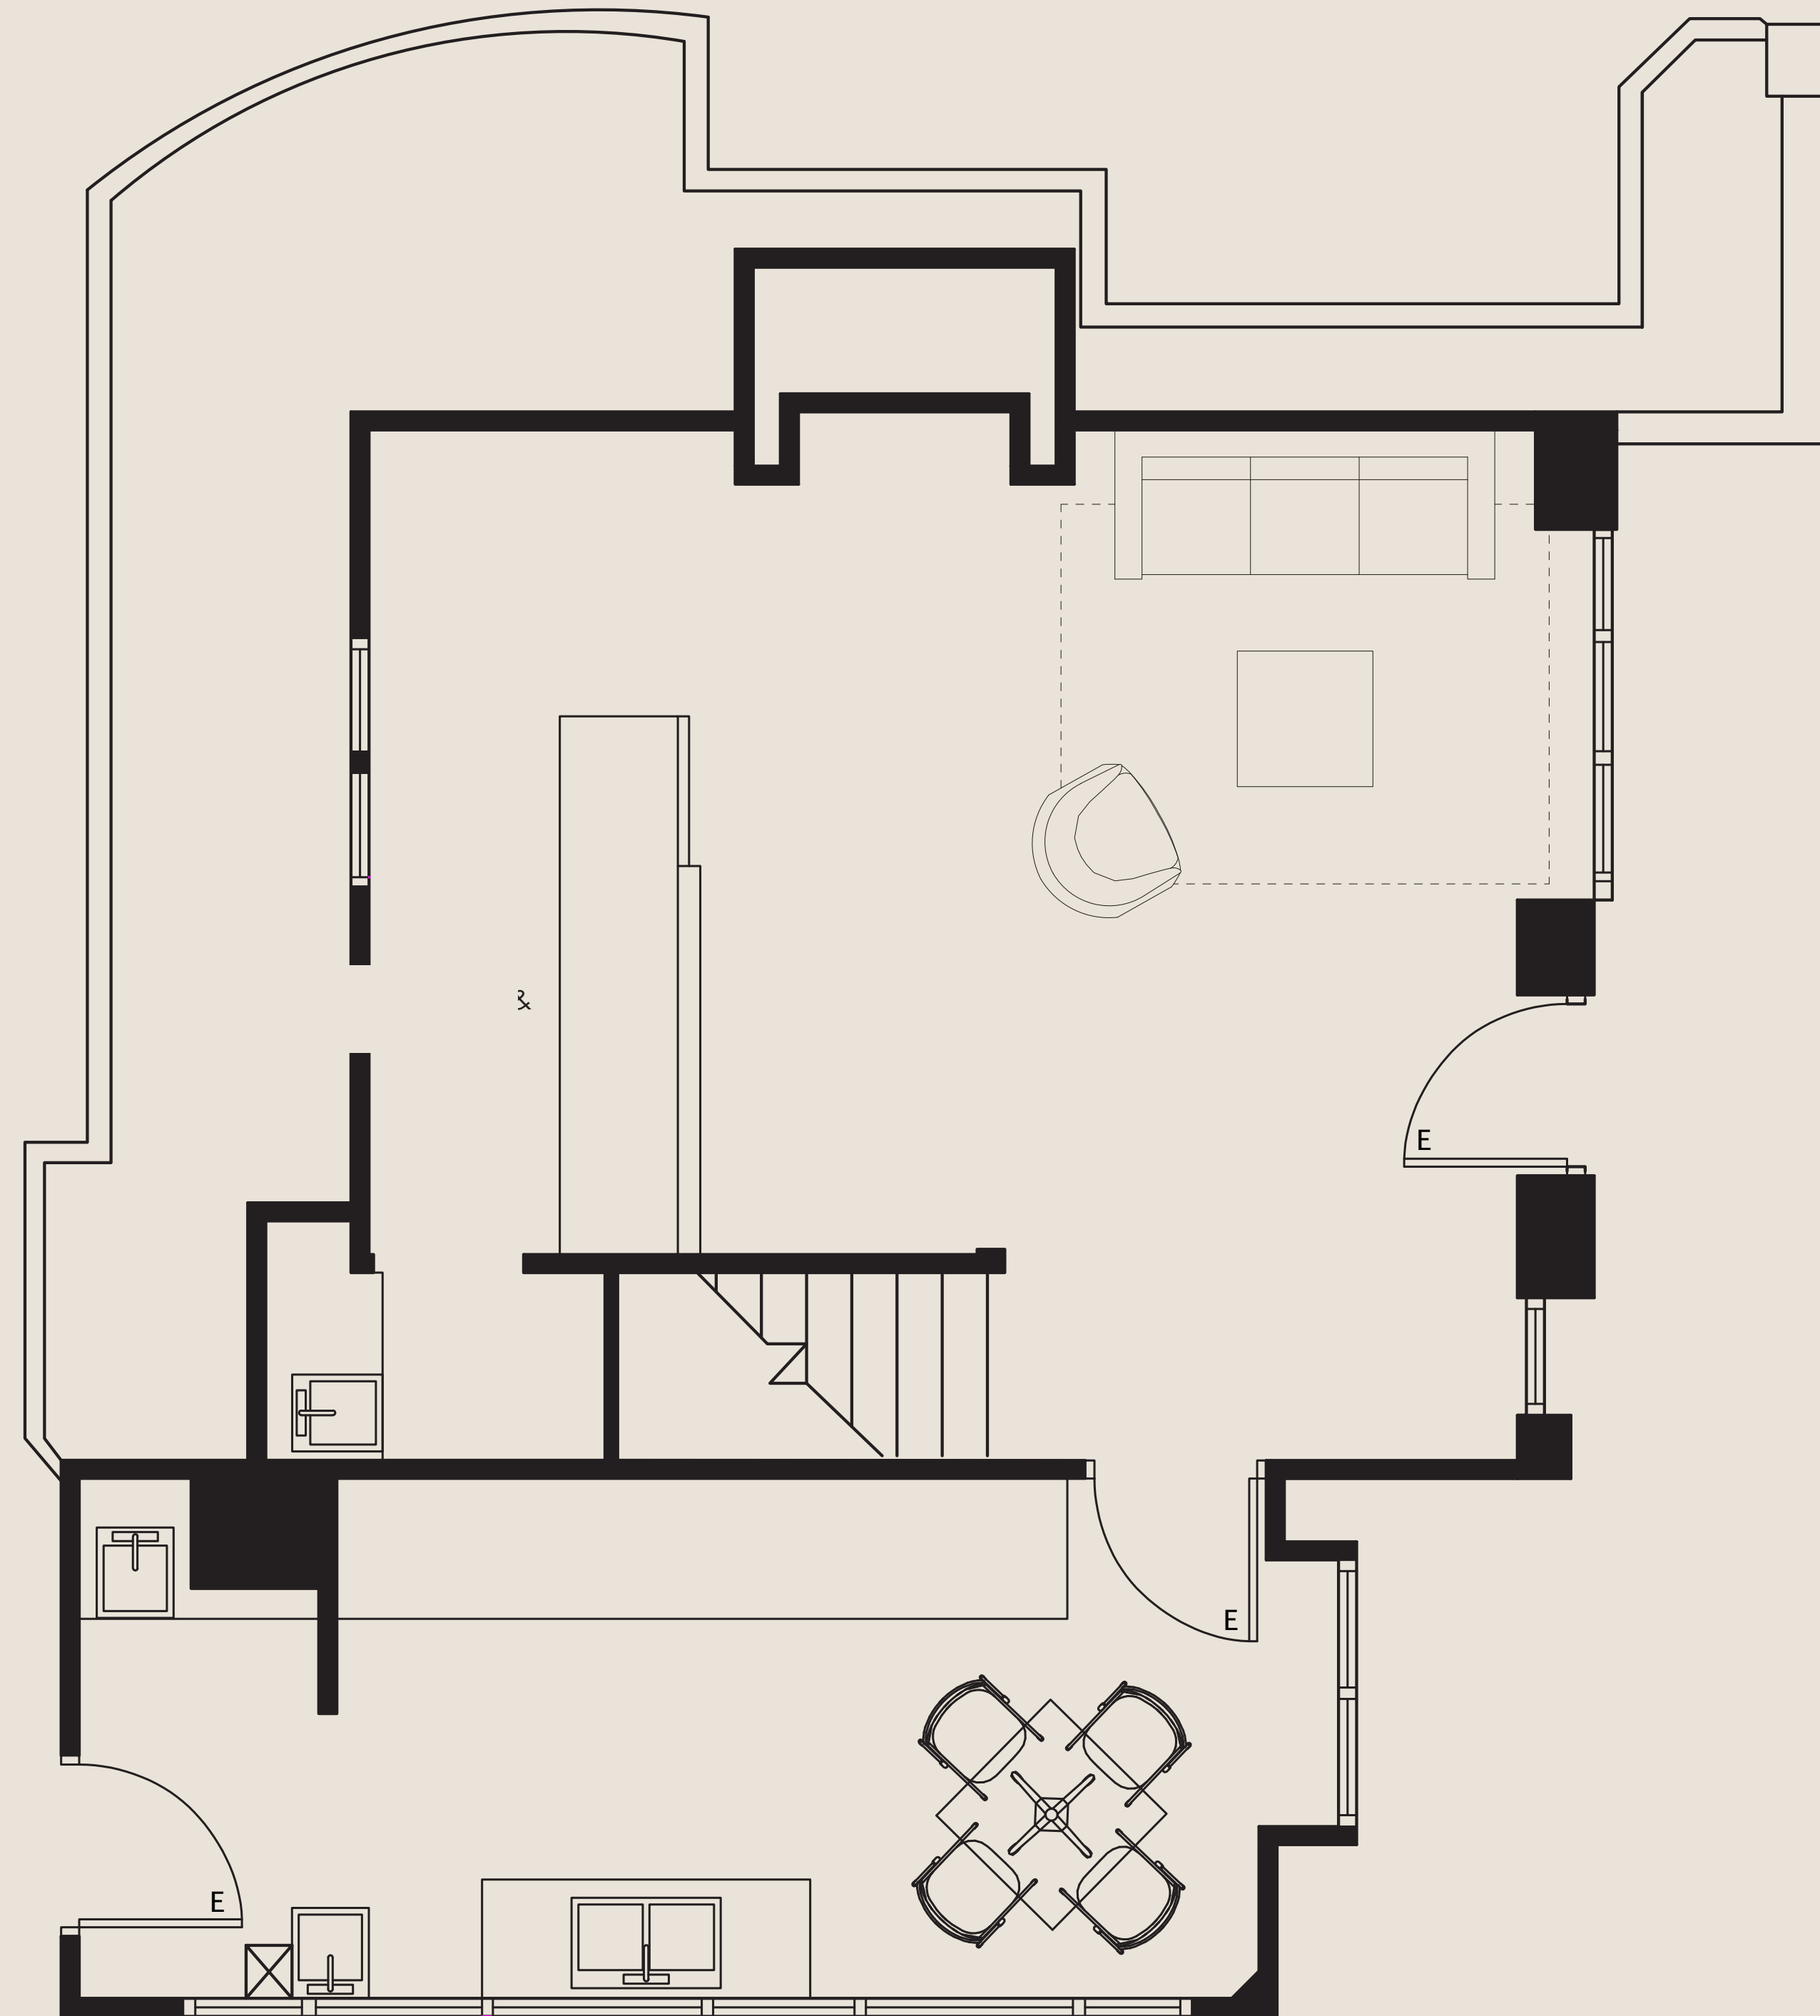

COTTAGE 10681

RSF: 1,363

AS-BUILT CONFIGURATION

OFFICES.....	2
KITCHEN.....	1
OPEN WORK AREA.....	1
BATHROOM.....	1

KEY PLAN

Not to scale, furniture and appliances not included

LOWER LEVEL

UPPER LEVEL